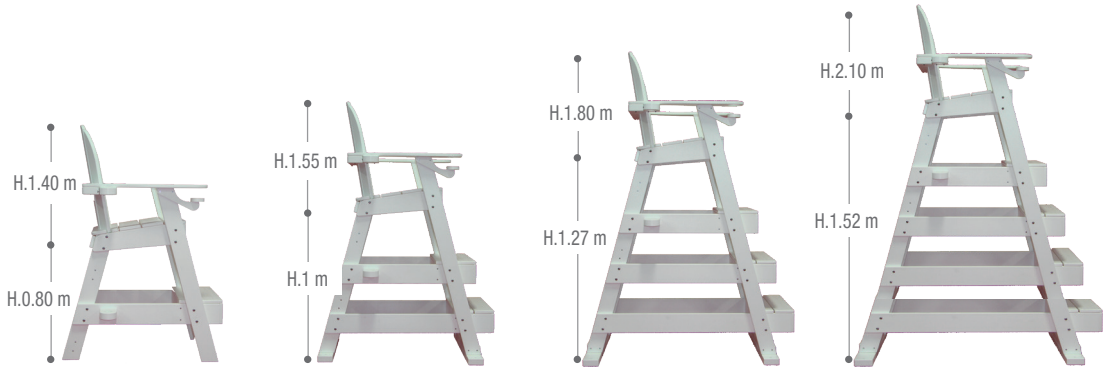

HEXA CHAIR

Pool equipment and Animation Solution

Official chair of the American rescuers

Robust with double anti-slip step

Ideal for back, comfortable seat

Parasol and drink holder

4 available sizes

Technical data

1-Step Hexa Chair

2-Steps Hexa Chair

3-Steps Hexa Chair

4-Steps Hexa Chair

HEXA CHAIR

Premium Chairs

Weight	35 kg	50 kg	63 kg	86 kg
Seat height	80 cm	100 cm	127 cm	152 cm
Dimensions (WxDxH)	74 x 84 x 140 cm	76 x 104 x 155 cm	76 x 109 x 180 cm	168 x 125 x 210 cm
Material	Recycled polypropylene	Recycled polypropylene	Recycled polypropylene	Recycled polypropylene
References	z093flg505w	z093flg510w	z093flg515w	z093flg517w

Optional floating wheels for all chairs